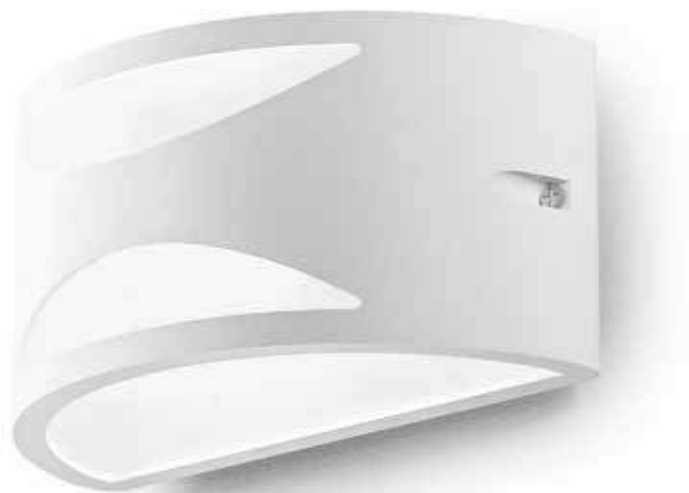

NAMI

Applique.
Struttura in alluminio.
Finitura in bianco,
grigio antracite o marrone.
Diffusore in metacrilato.

Wall light.
Aluminium structure.
White, grey graphite or brown finish.
PC diffuser.

LIGHT SOURCE	FINISHED	CODE	BULBS
E27 max 1 x 18W 220-240Vac Lampadine non incluse Bulbs not included. Biemissione Double Emission	 Bianco White	GES1040	1 x E27
 Grigio antracite Grey graphite	GES1041	1 x E27	
 Marrone Brown	GES1042	1 x E27	

LAMPADINE UTILIZZABILI AVAILABLE BULBS

Vedi pagina / see page
477

E27	BEAM	CODE	POWER	CCT	FLUX	CRI
		GLA230C	10W	3000K	855lm	>80
		GLA230N	10W	4000K	880lm	>80
		GLA230	10W	6500K	910lm	>80