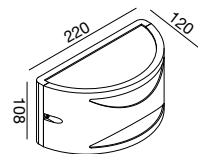

NAMI

Applique.
Struttura in alluminio.
Finitura in bianco,
grigio antracite o marrone.
Diffusore in metacrilato.

Wall light.
Aluminium structure.
White, grey graphite or brown finish.
PC diffuser.

LIGHT SOURCE	FINISHED	CODE	BULBS
E27 max 1 x 18W 220-240Vac Lampadine non incluse Bulbs not included. Biemissione Double Emission	 Bianco White	GES1040	1 x E27
 Grigio antracite Grey graphite	GES1041	1 x E27	
 Marrone Brown	GES1042	1 x E27	